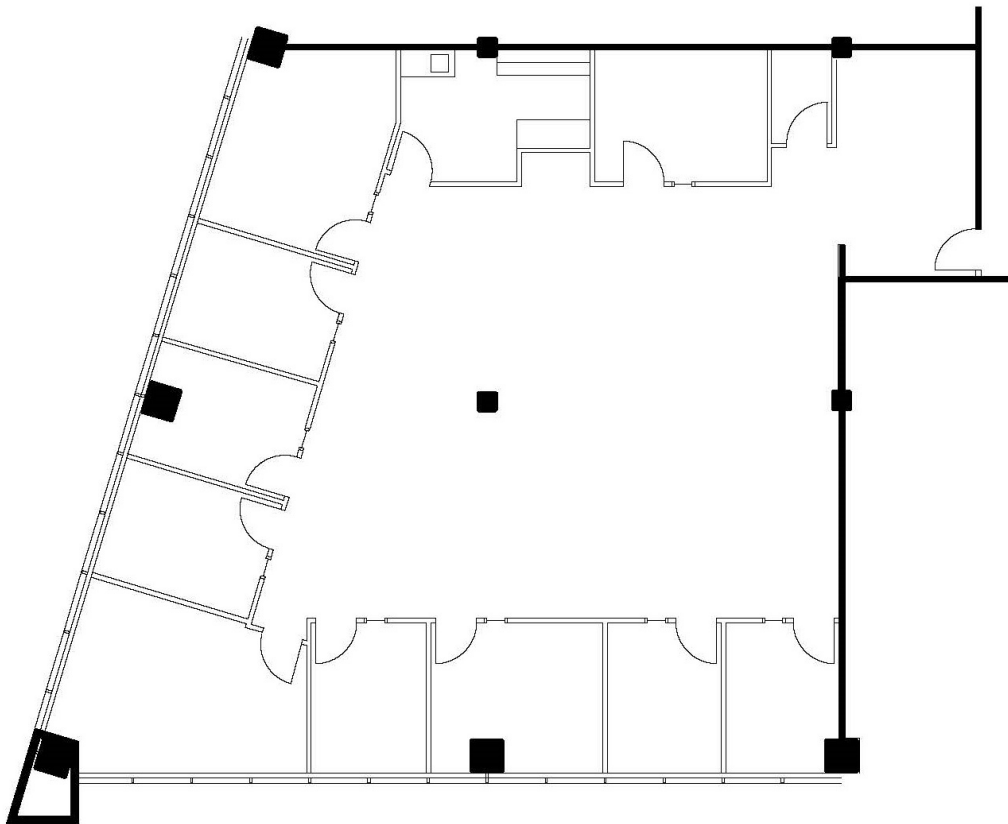

FOR LEASE

CANYON COMMONS

3130

CROW CANYON PLACE

San Ramon, CA 94583

pm@eaglecanyonmanagement.com

925-837-0111

SUITE 240
3,437 rsf

KEY PLAN - FLOOR - 2