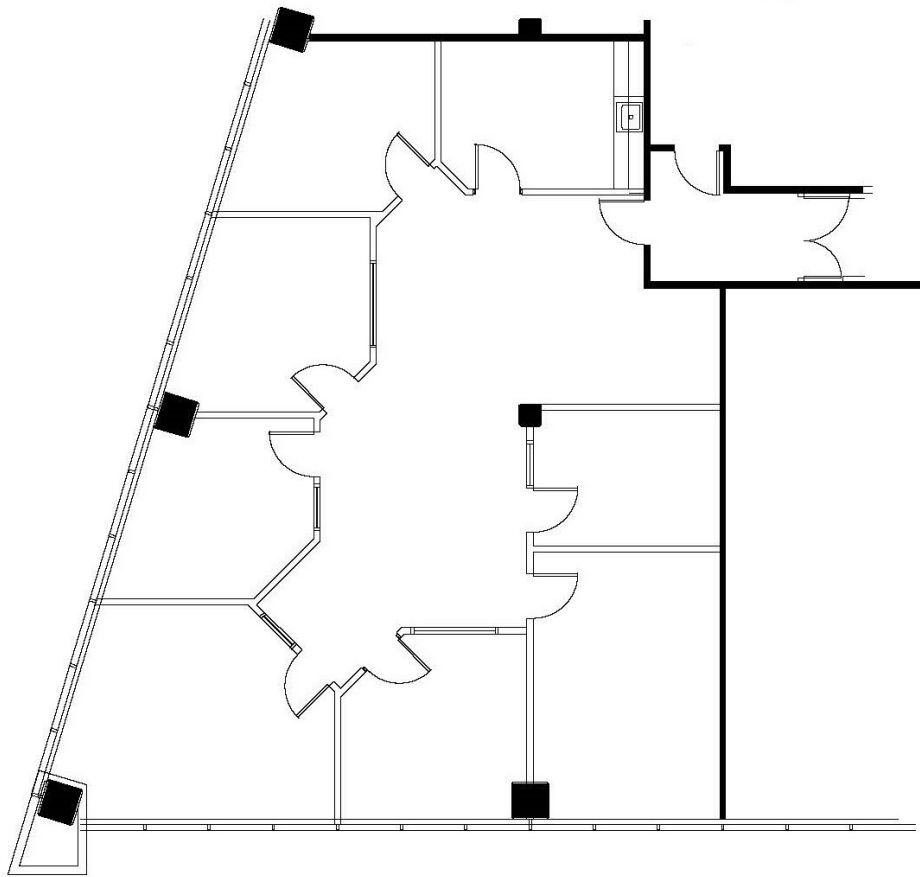

FOR LEASE

CANYON COMMONS

3130

CROW CANYON PLACE

San Ramon, CA 94583

pm@eaglecanyonmanagement.com

925-837-0111

SUITE 425
2,366 rsf

KEY PLAN - FLOOR - 4

SUITE FLOOR
LOCATION