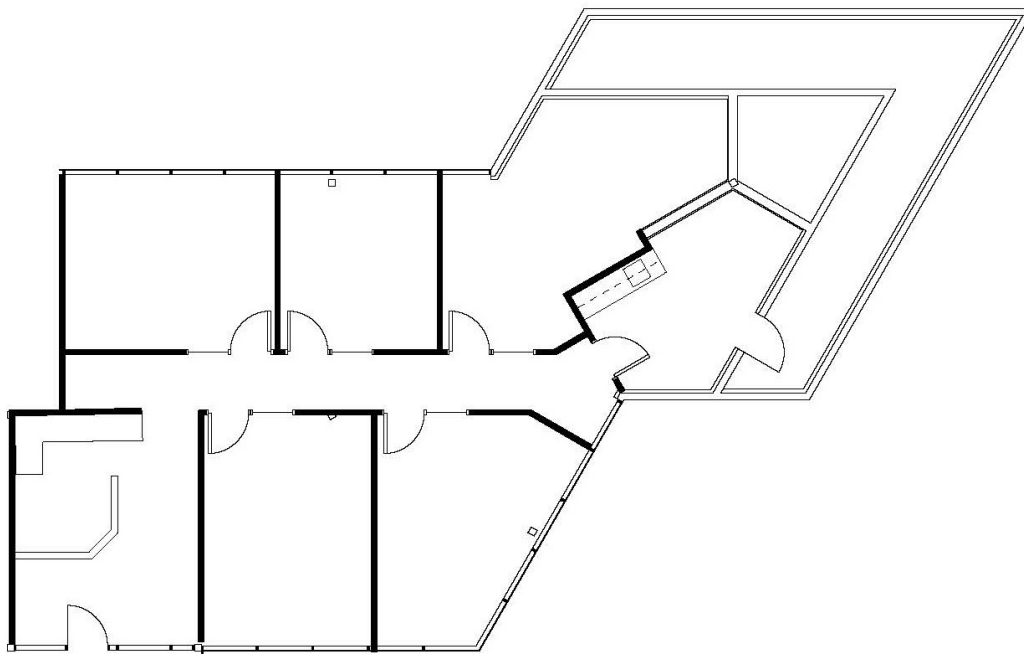

FOR LEASE

CENTERPOINT

18

CROW CANYON COURT

San Ramon, CA 94583

pm@eaglecanyonmanagement.com

925-837-0111

SUITE 190
2,469 RSF

KEY PLAN FLOOR 1