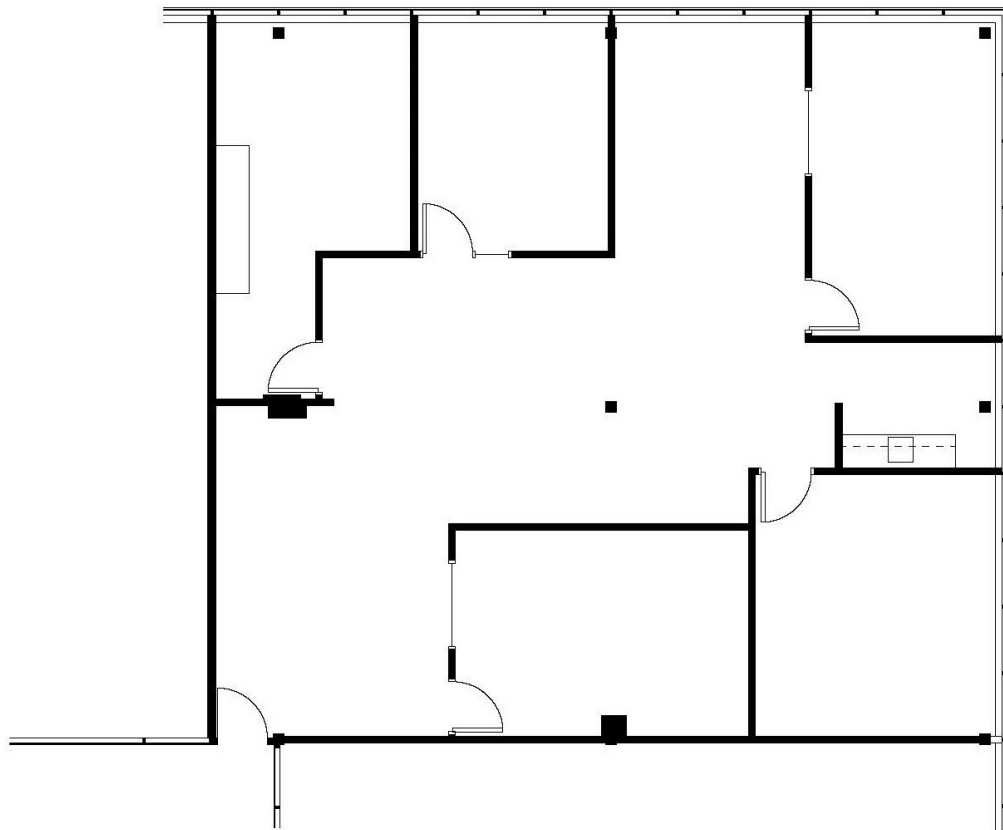

# CENTER PLAZA

2333

SAN RAMON VALLEY BLVD.

San Ramon, CA 94583

pm@eaglecanyonmanagement.com

925-837-0111

**SUITE 125**  
2,365 RSF

KEY PLAN FLOOR - 1