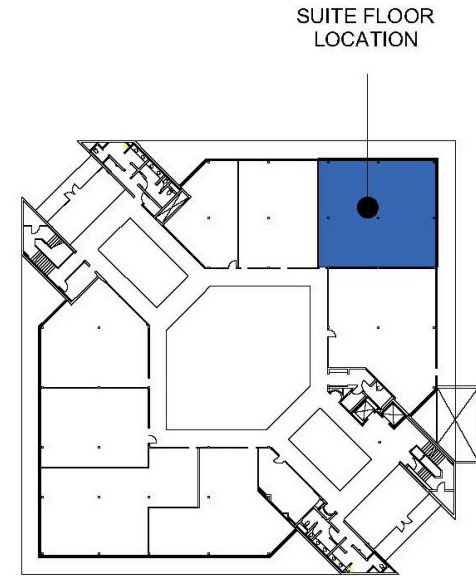

# CENTER PLAZA

2333

SAN RAMON VALLEY BLVD.

San Ramon, CA 94583

pm@eaglecanyonmanagement.com

925-837-0111

**SUITE 125**  
2,365 RSF

KEY PLAN FLOOR - 1