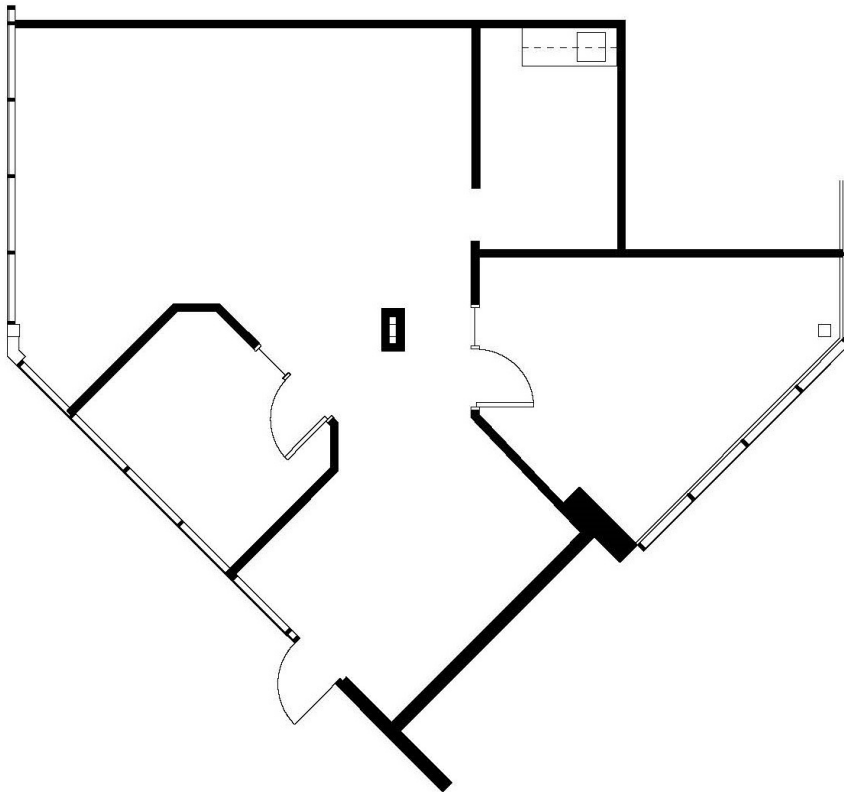

FOR LEASE

CENTER PLAZA

2333

SAN RAMON VALLEY BLVD.

San Ramon, CA 94583

pm@eaglecanyonmanagement.com

925-837-0111

SUITE 275
1,197 RSF

KEY PLAN FLOOR 2