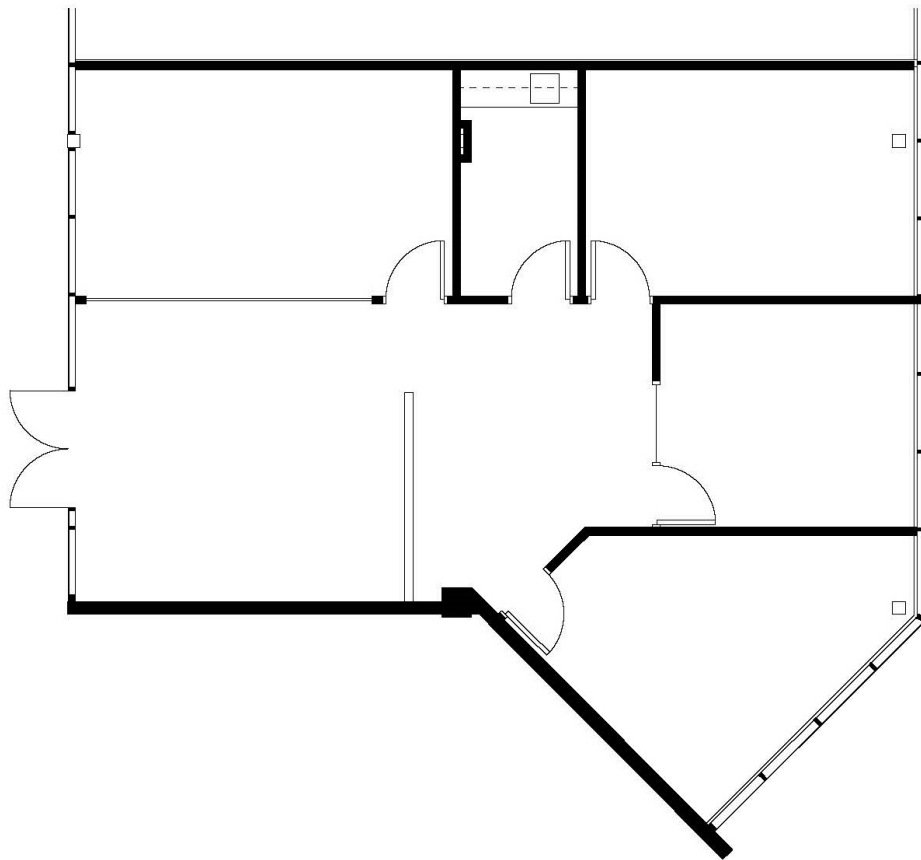

FOR LEASE

CENTER PLAZA

2333

SAN RAMON VALLEY BLVD.

San Ramon, CA 94583

pm@eaglecanyonmanagement.com

925-837-0111

SUITE 400
1,564 RSF

KEY PLAN FLOOR 4