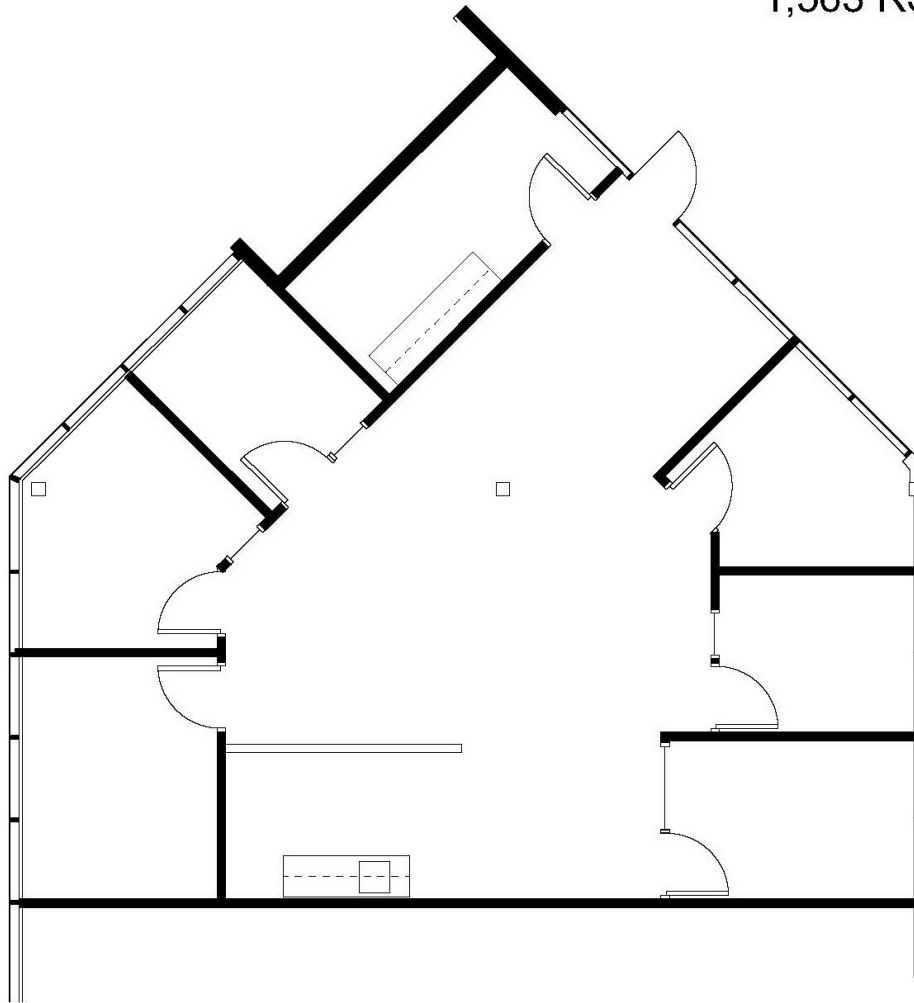

FOR LEASE

CENTER PLAZA

2333

SAN RAMON VALLEY BLVD.

San Ramon, CA 94583

pm@eaglecanyonmanagement.com

925-837-0111

SUITE 460
1,563 RSF

KEY PLAN FLOOR 4