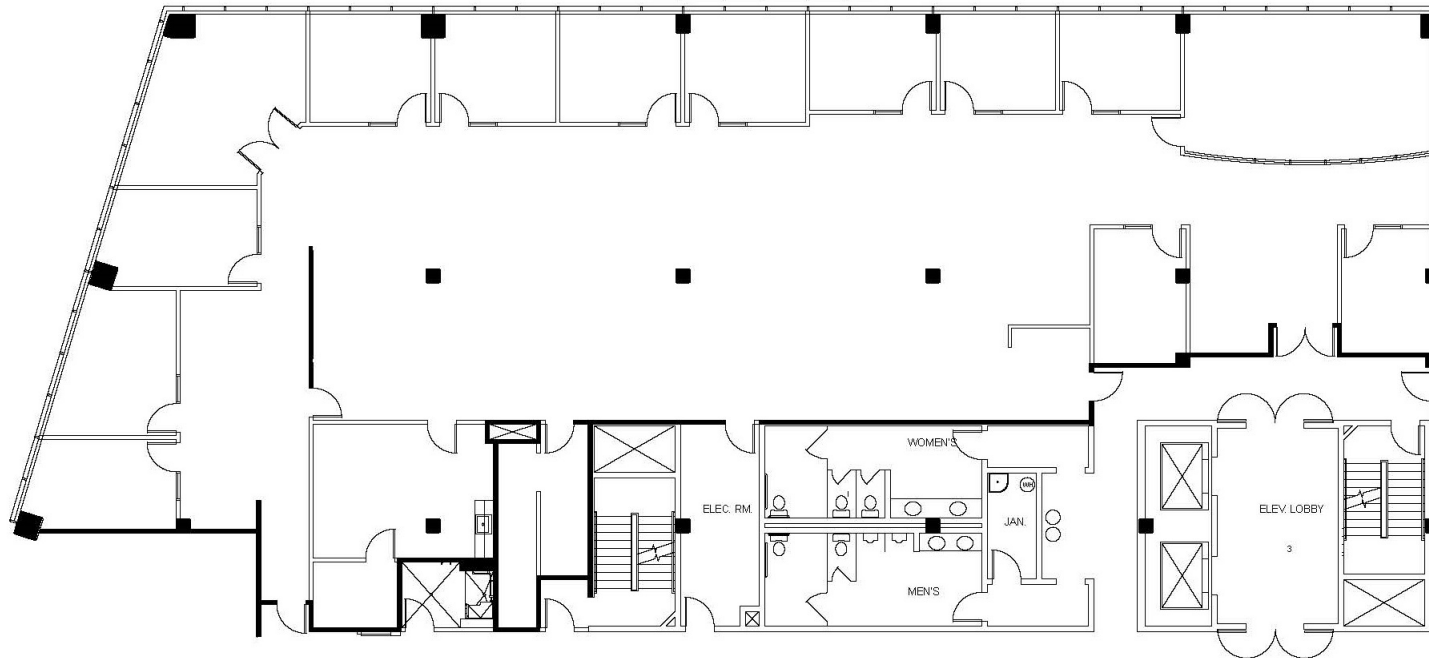

FOR LEASE

CANYON COMMONS

3130

CROW CANYON PLACE

San Ramon, CA 94583

pm@eaglecanyonmanagement.com

925-837-0111

SUITE 400
7,711 RSF

KEY PLAN - FLOOR - 4