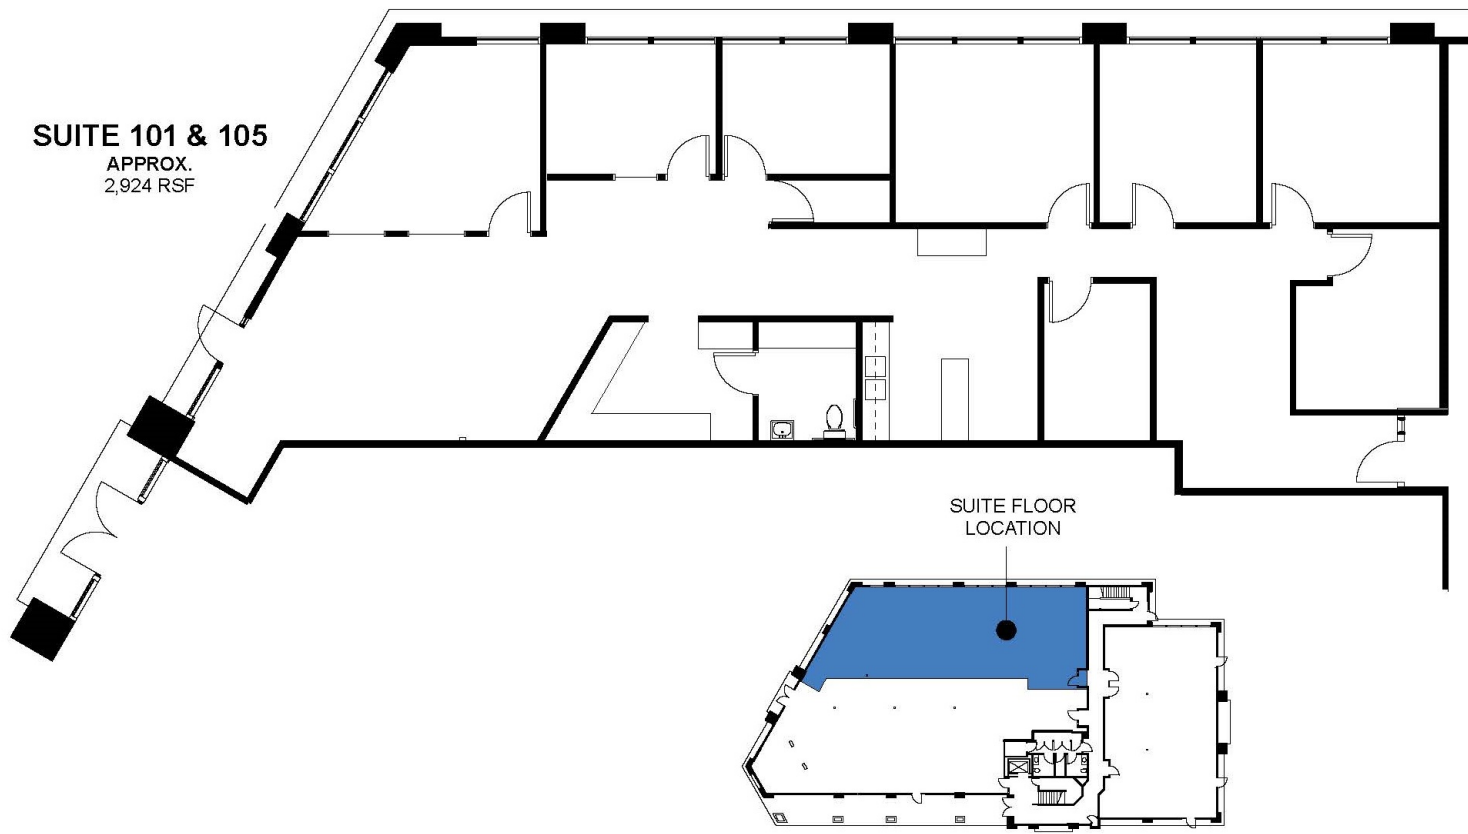

2355 San Ramon Valley Boulevard,  
San Ramon, CA 94583

**SUITE 101 & 105**  
APPROX.  
2,924 RSF

SUITE FLOOR  
LOCATION

KEY PLAN - FLOOR - 1