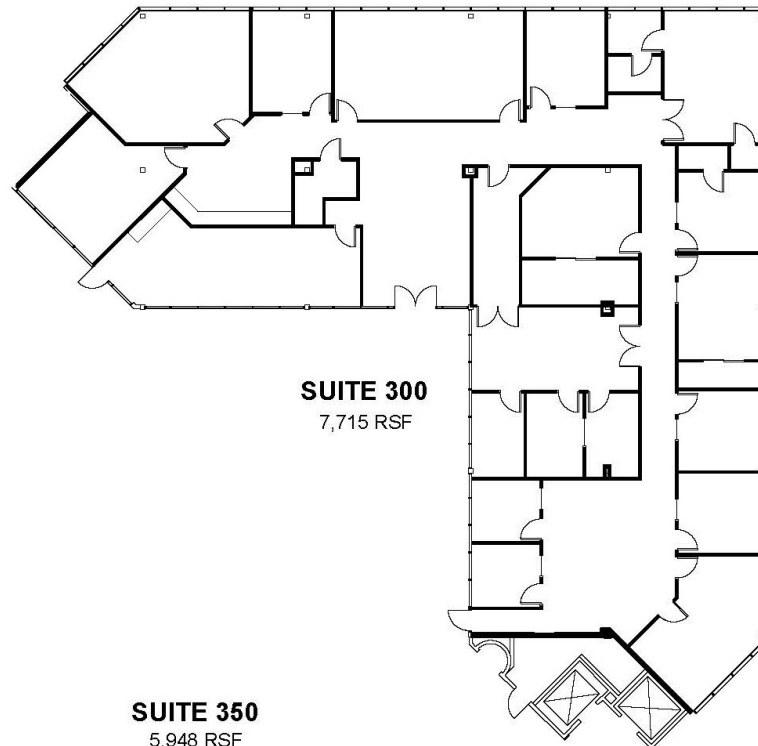

FOR LEASE

CENTER PLAZA

2333

SAN RAMON VALLEY BLVD.

San Ramon, CA 94583

pm@eaglecanyonmanagement.com

925-837-0111

KEY PLAN FLOOR - 3