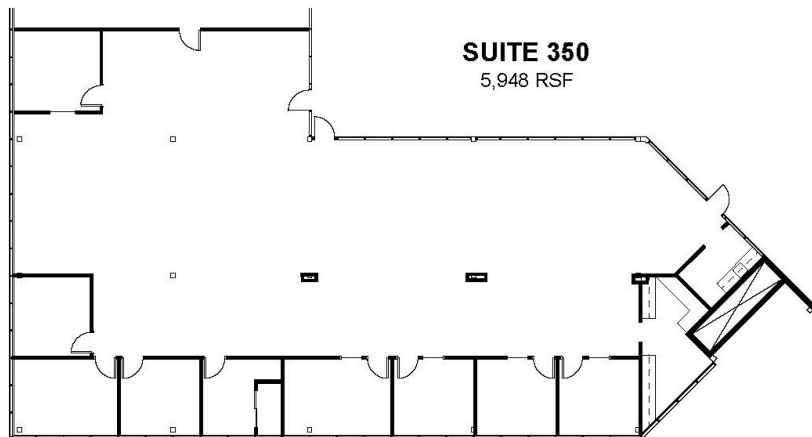

FOR LEASE

CENTER PLAZA

2333

SAN RAMON VALLEY BLVD.

San Ramon, CA 94583

pm@eaglecanyonmanagement.com

925-837-0111

KEY PLAN FLOOR - 3