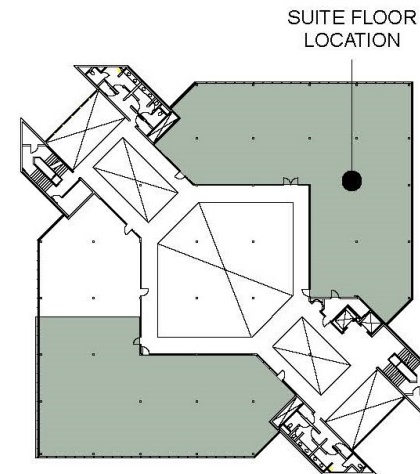

FOR LEASE

CENTER PLAZA

2333

SAN RAMON VALLEY BLVD.

San Ramon, CA 94583

pm@eaglecanyonmanagement.com

925-837-0111

KEY PLAN FLOOR - 3