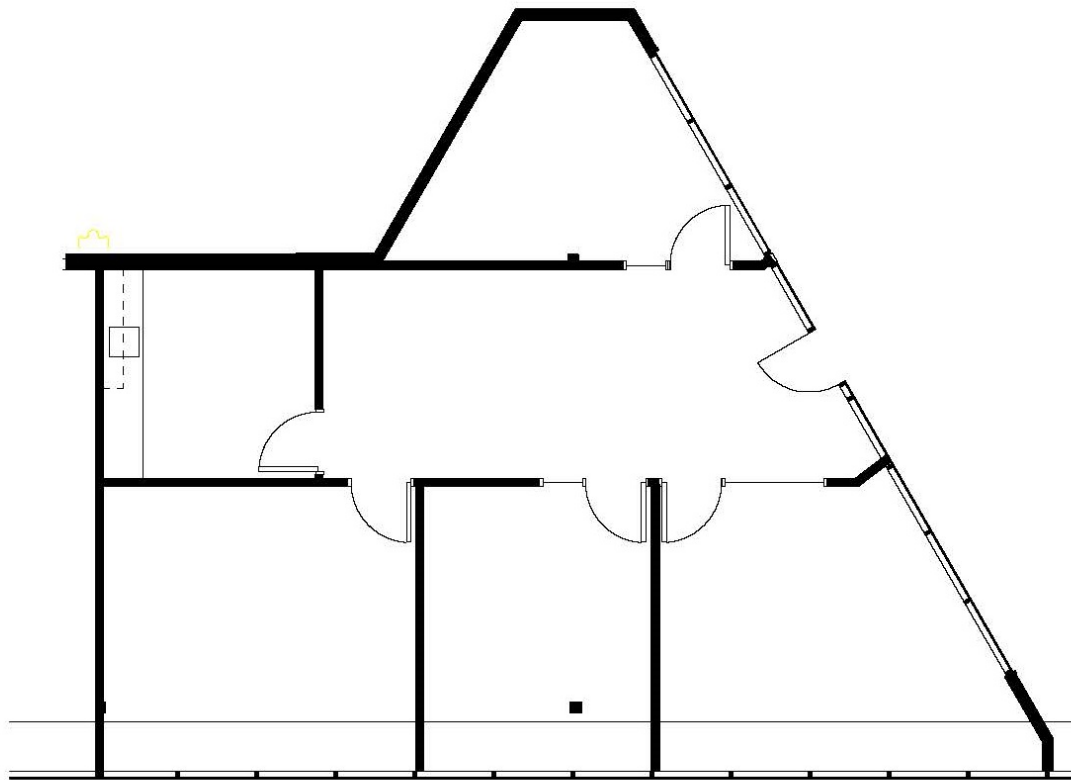

FOR LEASE

CENTERPOINT

18

CROW CANYON COURT

San Ramon, CA 94583

pm@eaglecanyonmanagement.com

925-837-0111

SUITE 330

1,420 RSF

KEY PLAN FLOOR 3

SUITE
FLOOR
LOCATION