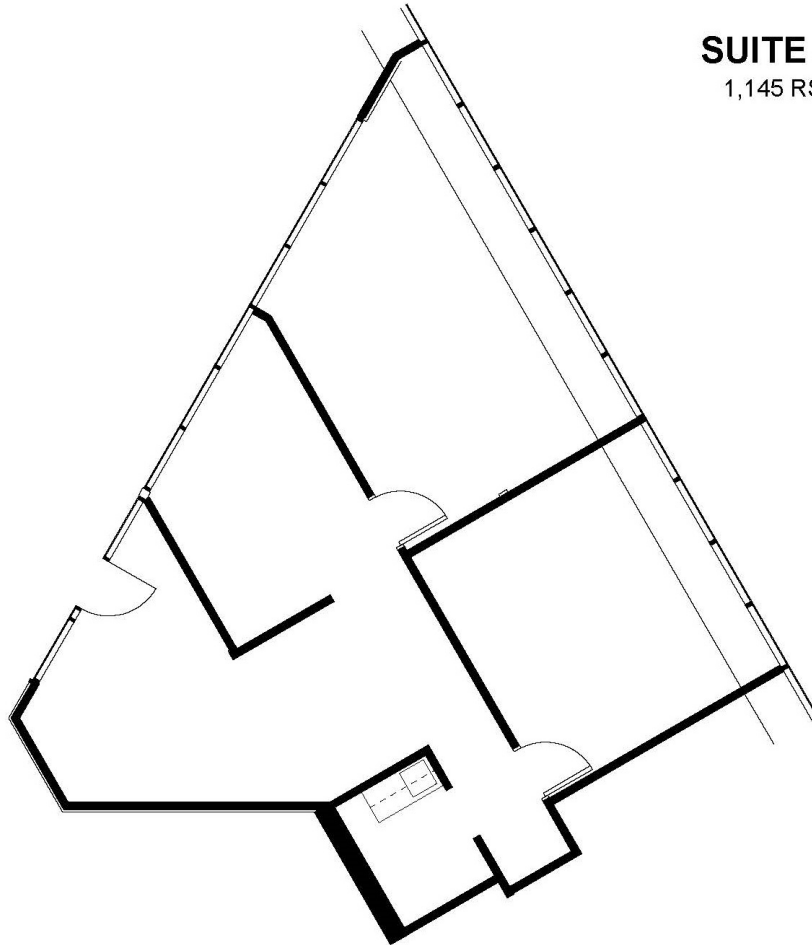

FOR LEASE

CENTERPOINT

18

CROW CANYON COURT

San Ramon, CA 94583

pm@eaglecanyonmanagement.com

925-837-0111

SUITE 305

1,145 RSF

KEY PLAN FLOOR 3