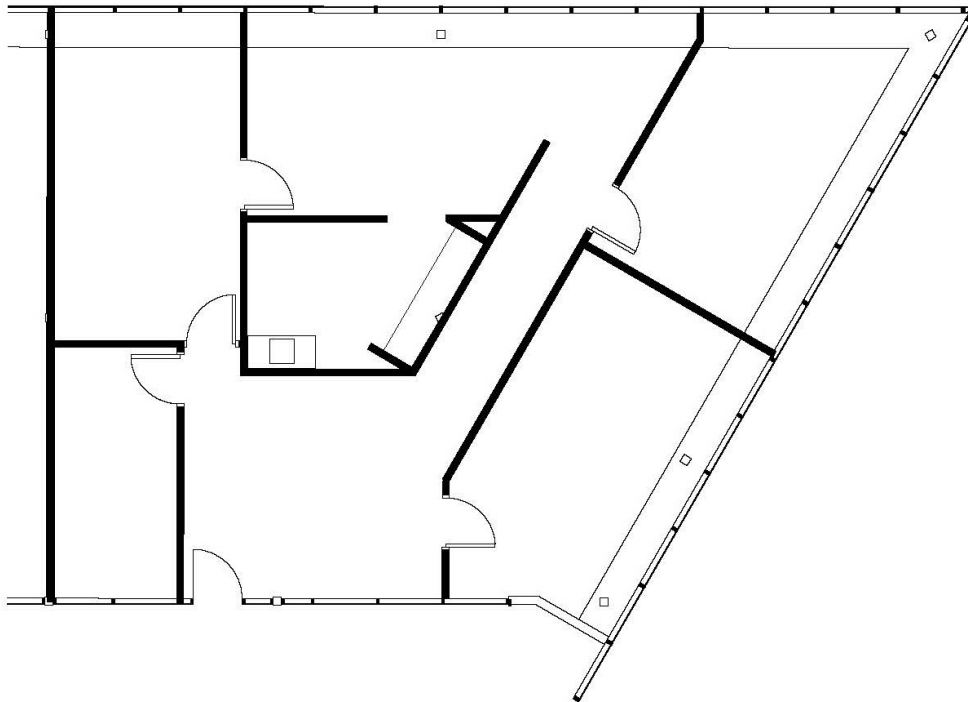

# CENTERPOINT

18

**CROW CANYON COURT**

San Ramon, CA 94583

pm@eaglecanyonmanagement.com

925-837-0111

**SUITE 295**  
1,953 RSF

KEY PLAN FLOOR 2