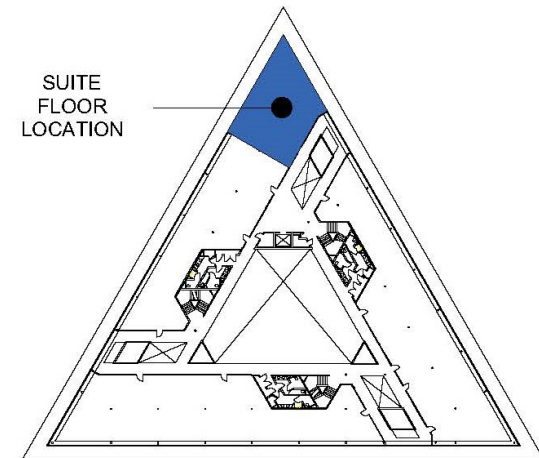

# CENTERPOINT

18

**CROW CANYON COURT**

San Ramon, CA 94583

pm@eaglecanyonmanagement.com

925-837-0111

**SUITE 295**  
1,953 RSF

KEY PLAN FLOOR 2